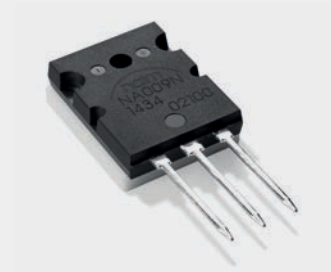

555 PS

Power Supply

Not everyone sees hi-fi as we do.

For us, a smooth, stable and low noise power supply isn't just desirable: it's fundamental to proper hi-fi performance.

Nowhere is that belief more evident than in our reference 555 PS, the best power supply in our portfolio. The ultimate upgrade.

- > Seven regulated supply voltages.
- > Low resonance case with isolating feet
- > Massive transformer, 40% larger than that fitted to the XPS
- > Supplied with Power-Line mains cable as standard
- > Seven DR regulated supply voltages

NA009 – Small Chip, Big Difference

The NA009 is the new power transistor used in the output stage of our Marquee Separates power amplifiers. Exclusive for use in Naim amplifiers, the NA009 was over a year in development, with extensive work on the choice of materials, thermal dynamics – the effect of heat on the performance – and die-matching, to ensure consistency between individual transistors.

The result is improved heat dissipation and even more vanishingly low noise interference – less noise, more music.