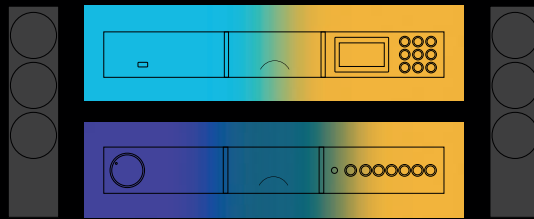

Integrated Player

Ranges: SI and XS