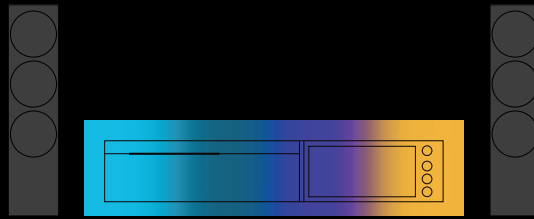

All-in-One System

Range: Mu-so

All-in-One Player

Range: Uniti