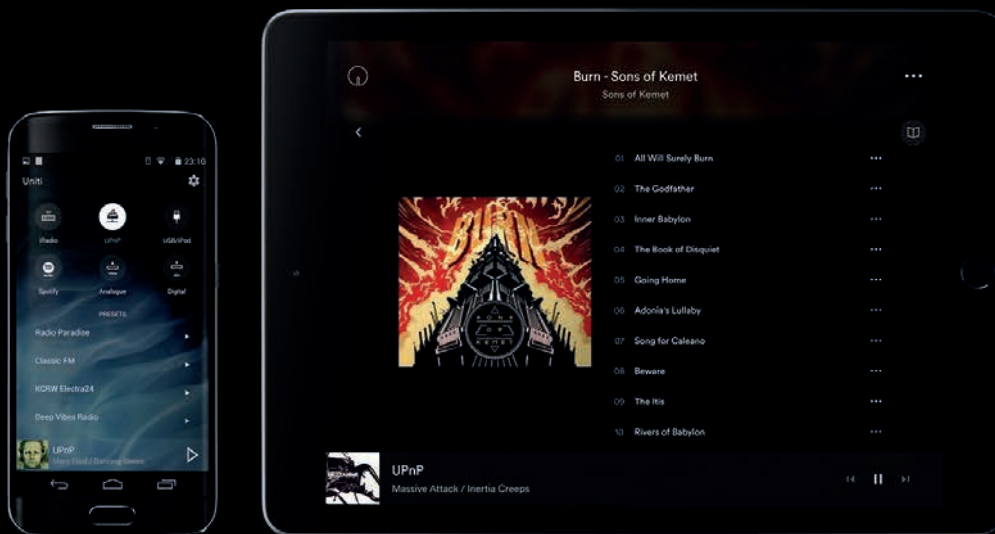

UPnP™ Streaming

Stream music from a PC, Mac or network-attached storage in high-resolution 'better than CD' quality.

Spotify Connect

Native support for Spotify® to stream millions of songs from your portable device.

TIDAL

The lossless streaming service is integrated into the system for an immersive, high-quality sound experience.

Internet Radio

Access thousands of internet radio stations and save your favourite presets for easy access.

Bluetooth (aptX)

Pair with a Bluetooth device to instantly play your music. Also compatible with aptX for high-performance audio where supported by the device connecting to your system.

AirPlay

Stream music from your iPhone, iPad or iPod touch or from iTunes and Apple Music.

USB

Play music from your MP3 players, USB sticks and NAS drives.

Digital Input (Optical)

Boost audio from digital sources such as TVs, set top boxes, CD players or games consoles.

Chromecast Built-In (New Uniti Only)

A new addition is native support for Chromecast Built-In. This smart new streaming service creates a seamless link to hundreds of supported apps from your smartphone or tablet and streams directly to new Uniti systems.

Multiroom Ready

Play music between any combination of our streaming products, in up to five rooms of your home. Choose the same song in beat-perfect sync or play different music in different rooms all via the Naim App.

File Format Support

Play back lossless music files in WAV, FLAC, AIFF and ALAC format or stream MP3, AAC and Ogg Vorbis. DSD playback is also available for our range of DAC's and Uniti all-in-one players.

HDMI ARC (New Uniti Only)

New for Uniti is an HDMI ARC (Audio Return Channel) connection so you can easily connect your TV to experience audiophile sound quality from your favourite film or game (optional on Uniti Atom).

Wireless Updates

Over-the-air updates via the Naim app will enable you to update your system at the touch of a button.