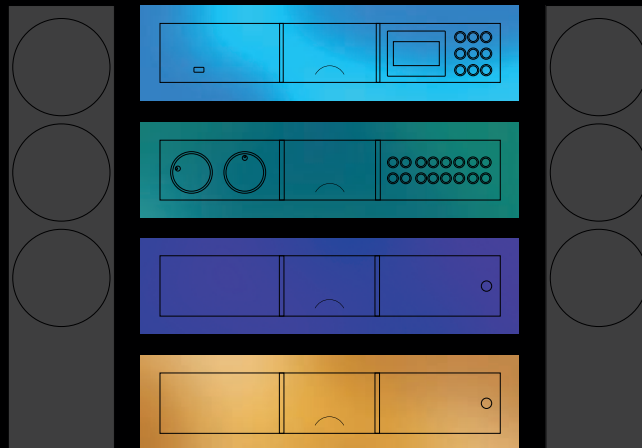

Marque Separates

Ranges: Classic, 500 and Statement

Source

Preamplifier

Power Amplifier

Power Supply

Loudspeakers